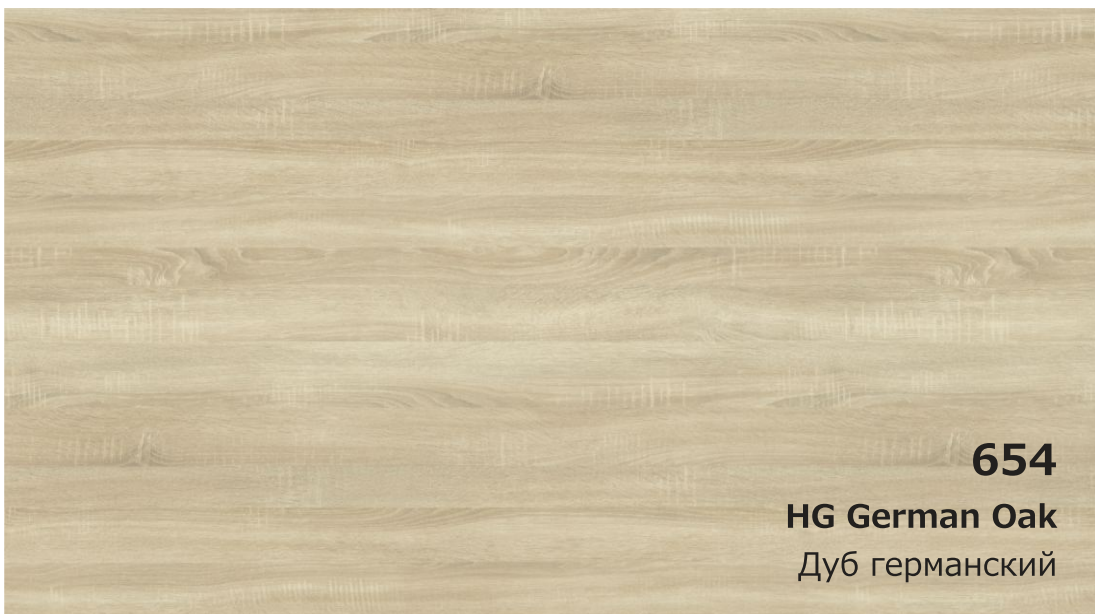

**Soft Touch Siena Wood**

Сиена Вуд

Think Art, Feel Nature

AGT

374

391

390

654